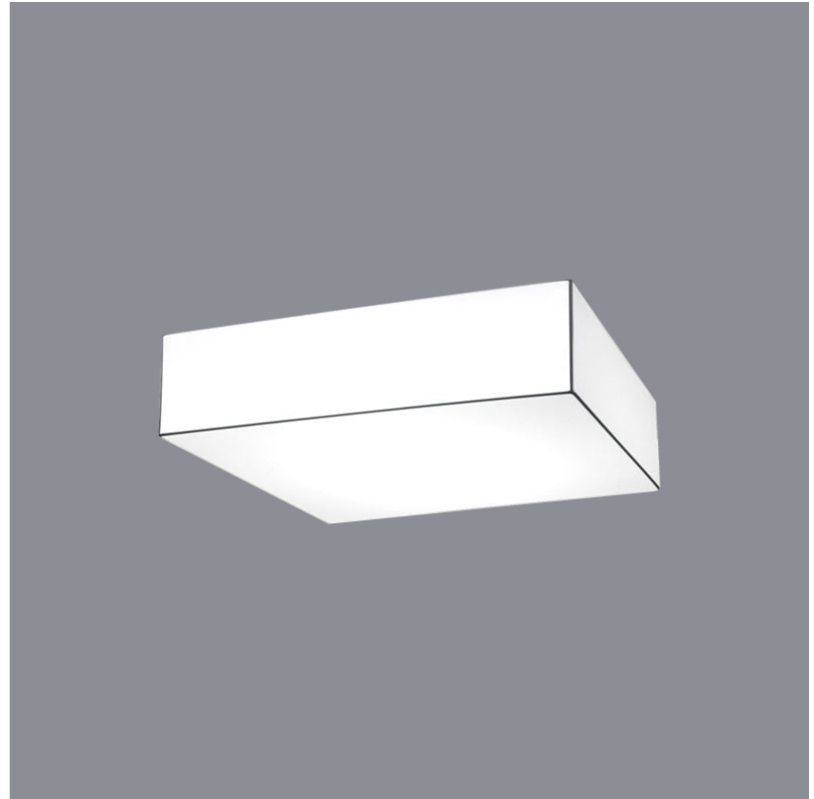

1. To build a product code in our configurator select the specify button on the base model # product page
2. To build a manual product code on this datasheet choose from the options listed below in blue font and add the suffix to the base model #

GENERAL

Series: Wedge _____
Brand: Ole _____
Division: Design _____
Mounting Type: Surface _____
Mounting Location: Wall / Ceiling _____
Subcategory: Ambient _____

PHYSICAL

Shape: Square _____
Length (mm): 600 _____
Length (in): 23 ⁵/₈ _____
Width (mm): 600 _____
Width (in): 23 ⁵/₈ _____
Height (mm): 160 _____
Height (in): 6 ⁵/₁₆ _____
Light Distribution: Omnidirectional _____
Weight (kg): 2.7 _____
Weight (lbs): 5.9 _____
Diffuser: Elastic Fabric - Optical White _____
Fixture Finish: WHI _____
Fixture Material: Metal / Elastic Fabric _____

ELECTRICAL

Lamp Type: LED _____
Input Wattage (W): 30.25 _____
Total Output Wattage (W): 25.3 _____
Dimming: Non-Dimmable / 0-10V Dimming _____
Driver Included: Yes _____
Driver Location: Integrated _____
Driver Type: Constant Current - Universal _____
Driver Class: Class 2 _____
Input Voltage (V): 120 - 277 _____
Constant Current (MA): 700 _____

LED

Color Temperature (°K): 3000 / 4000 _____
Max. Delivered Lumen (lm): 2400 / 2510 _____
CRI: >80 CRI _____
Lamp Life (hrs): 50000 _____

OPTICAL

RATINGS AND CERTIFICATIONS

Certified By: Certified for North American Standards _____
IP rating: IP20 _____