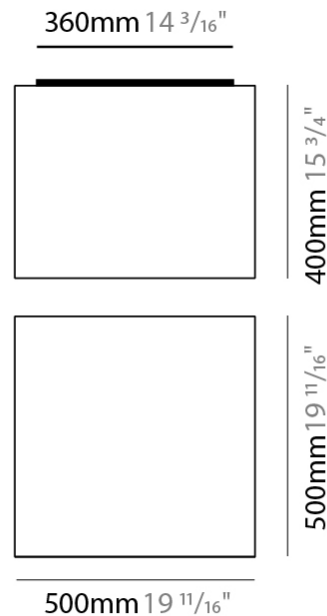

1. To build a product code in our configurator select the specify button on the base model # product page
2. To build a manual product code on this datasheet choose from the options listed below in blue font and add the suffix to the base model #

GENERAL

Series: Wedge _____
Brand: Ole _____
Division: Design _____
Mounting Type: Surface _____
Mounting Location: Ceiling _____
Subcategory: Ambient _____

PHYSICAL

Shape: Cube _____
Length (mm): 500 _____
Length (in): 19 ¹¹/₁₆ _____
Width (mm): 500 _____
Width (in): 19 ¹¹/₁₆ _____
Height (mm): 400 _____
Height (in): 15 ³/₄ _____
Light Distribution: Omnidirectional _____
Weight (kg): 2.6 _____
Weight (lbs): 5.7 _____
Diffuser: Elastic Fabric - Optical White _____
Fixture Finish: WHI _____
Fixture Material: Metal / Elastic Fabric _____

ELECTRICAL

Lamp Type: LED _____
Input Wattage (W): 30.25 _____
Total Output Wattage (W): 25.3 _____
Dimming: Non-Dimmable / 0-10V Dimming _____
Driver Included: Yes _____
Driver Location: Integrated _____
Driver Type: Constant Current - Universal _____
Driver Class: Class 2 _____
Input Voltage (V): 120 - 277 _____
Constant Current (MA): 700 _____

LED

Color Temperature (°K): 3000 / 4000 _____
Max. Delivered Lumen (lm): 2400 / 2510 _____
CRI: >80 CRI _____
Lamp Life (hrs): 50000 _____

OPTICAL

RATINGS AND CERTIFICATIONS

Certified By: Certified for North American Standards _____
IP rating: IP20 _____